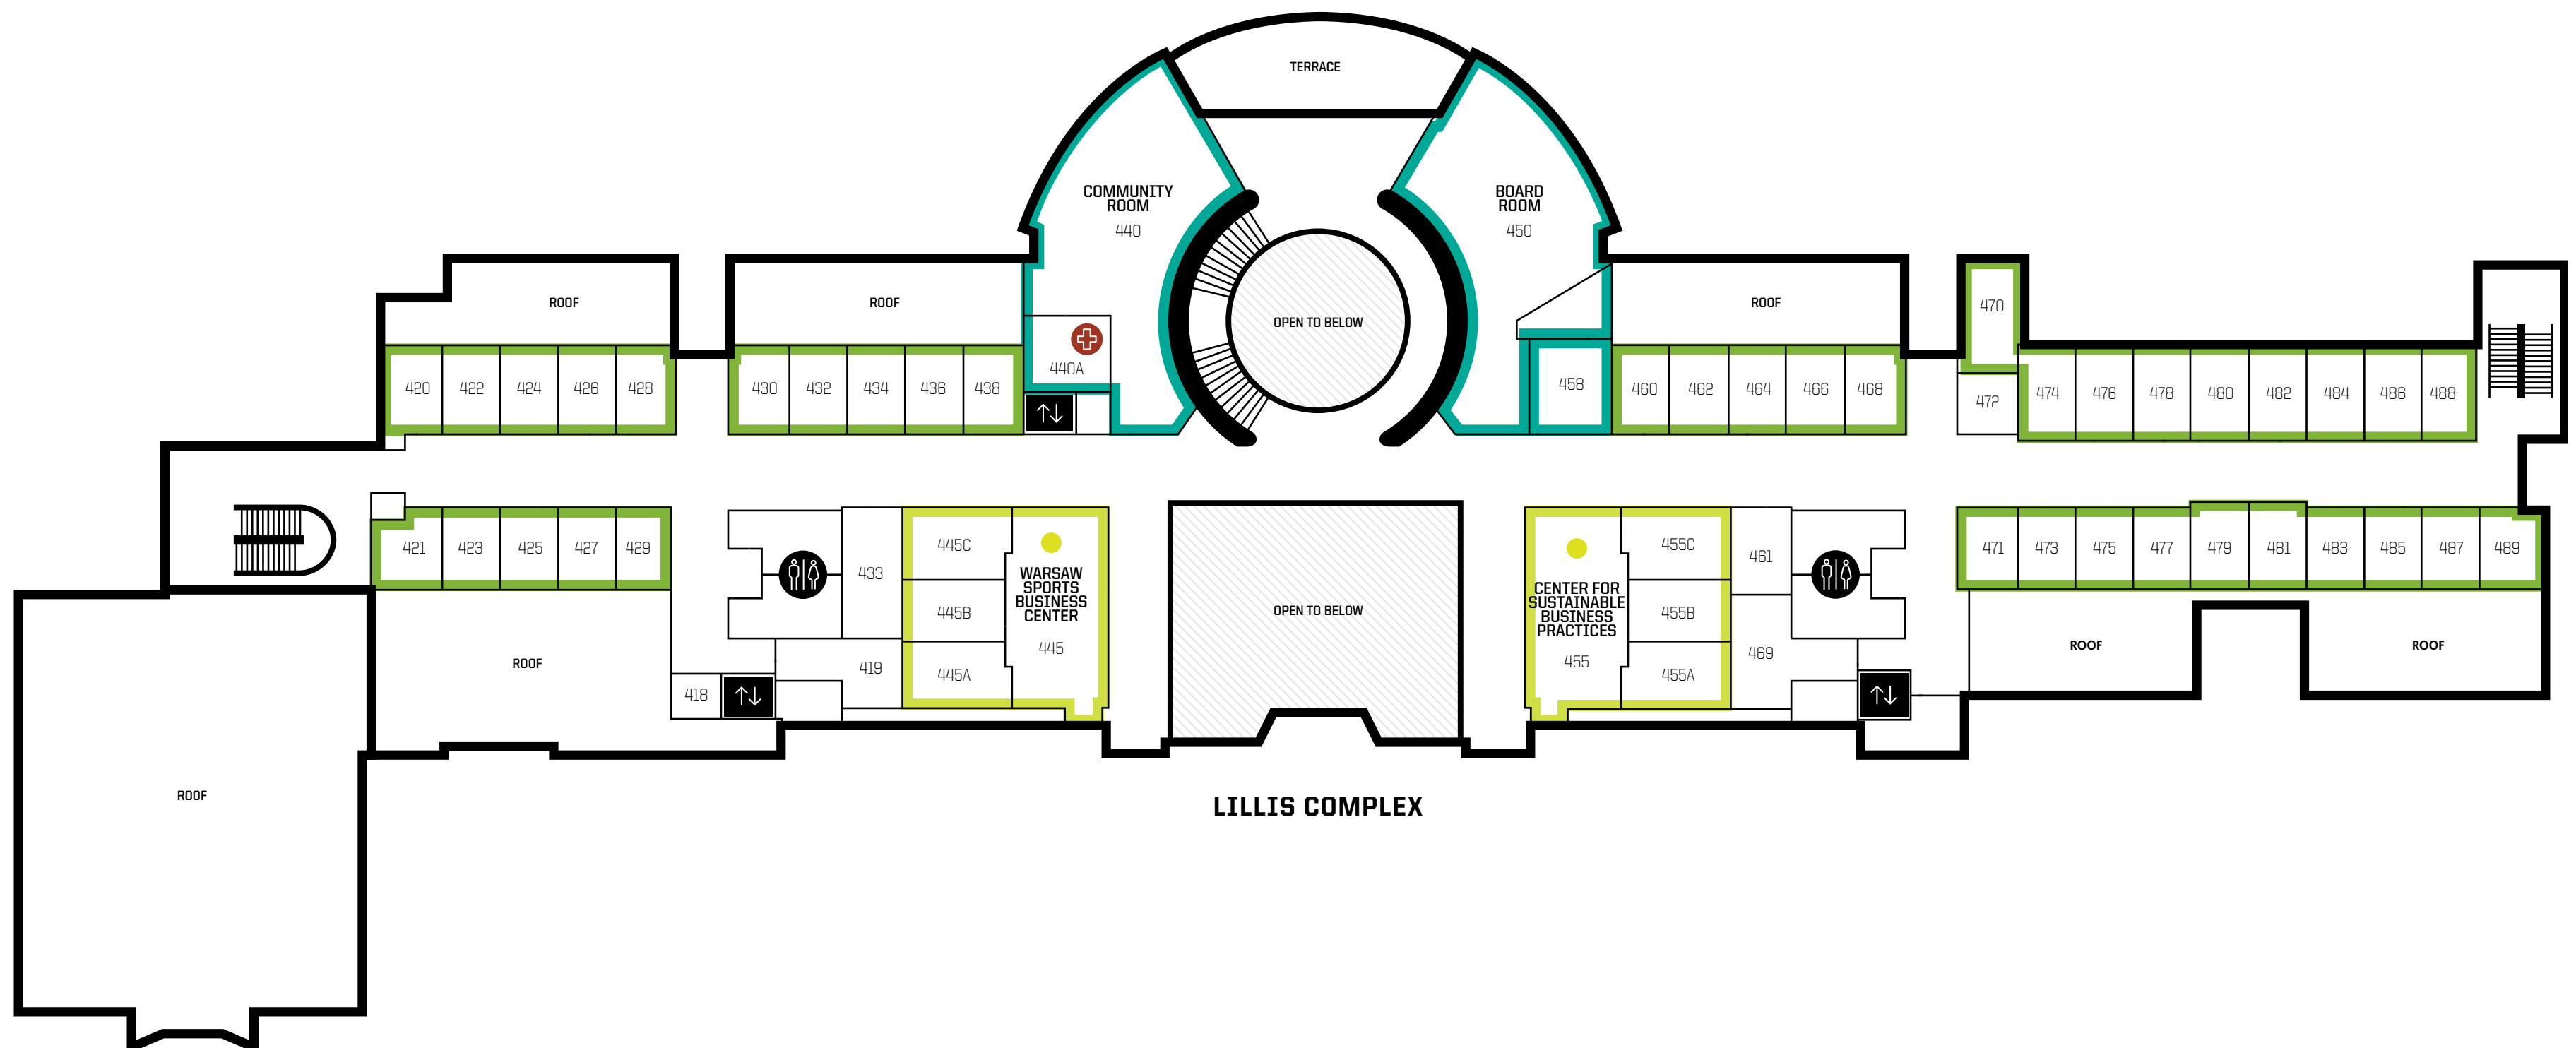

# 4

 **RESTROOMS**

 **ELEVATORS**

 **FIRST AID KIT**

 THE AUTOMATED EXTERNAL DEFIBRILLATOR (AED) IS LOCATED ON THE FIRST FLOOR OUTSIDE THE LILLIS CAFE